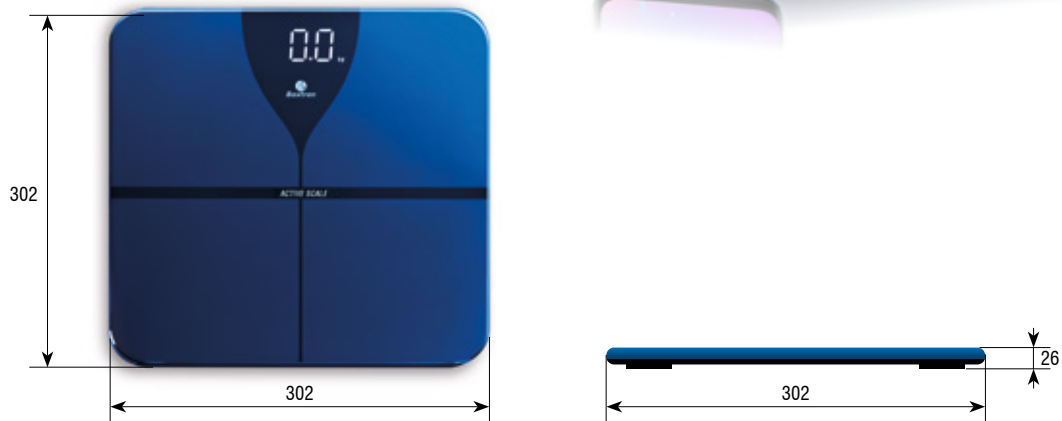

Not included

Active Scale Blue

Health care scale with bluetooth

To measure body fat

BLUETOOTH

BAT

NO VERIF

FEATURES:

- Patient weighing scale to measure body fat.
- Bluetooth.
- Smartphone APP available.
- Maximum load capacity: 180 kg.
- Working temperature: 5°C to 35°C.
- Units: kg, lb and st:lb.
- Power with 4 AAA batteries (not included).

FUNCTIONS:

- Connection up to 8 different accounts through the APP
- Fat measuring
- Indication of high or low fat percentage

Dimensions (mm)

Code #	Capacity (kg)	Readout (g)	Dimensions (mm)	Packing dimensions (mm)	Packing weight (kg)
261403	180	5	302 x 302 x 26	340 x 330 x 45	1,7