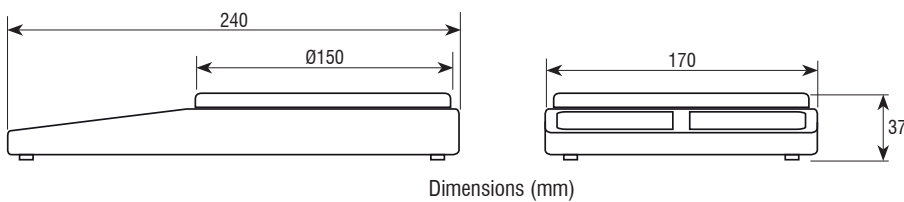

# Precision scale

BAT

CAL EXT

NO VERIF

## FEATURES:

- Capacities of 500 g and 5000 g.
- External calibration.
- Robust ABS housing.
- Auto switch off.
- With non-slip rubber feet on the base for a perfect fix.
- Weight units: g, oz.
- Operating temperature range: +5°C +35°C.
- Power with 4 AA batteries of 1'5V, included.
- 220V power supply (optional).

Code #	Capacity (g)	Readout (g)	Pan dimensions (mm)	Packing dimensions (mm)	Packing weight (kg)	Certifications	
						ENAC	
						Code #	
260570	500	0,1	Ø150	273x204x58	0,590	900039	
260571	5000	1	Ø150	273x204x58	0,590	900039	